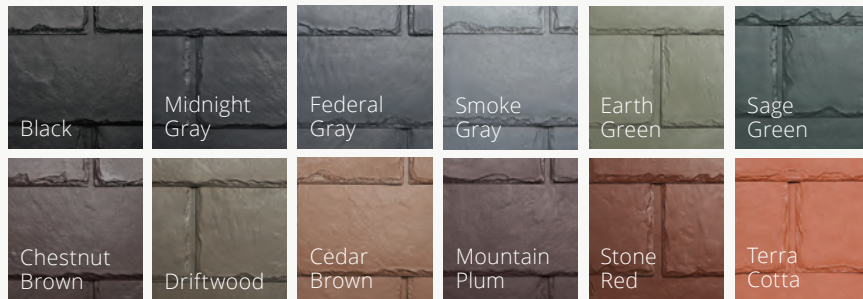

## Color to the Core

Unlike some synthetic products which only feature coloring in the top layers, you get color to the core with EcoStar roof tiles. Color to the core means the standard and custom color options available with the Random-Width Blends are engineered throughout the entire tile, not simply on the top, to provide a vibrant and long-lasting look for your home.

## Endless Customization

The Random-Width Blends are available in both the Majestic and Empire product lines. Majestic products are made from up to 80% upcycled materials and are available in 12 standard colors. Empire products are made from up to 25% upcycled materials. They are available in 14 standard colors, unlimited custom colors, and marbled blends that incorporate multiple colors within each tile. With the option of either straight or staggered installation, the Random-Width Blends allows you the opportunity to completely customize your roof.

## Majestic Standard Colors

Color samples may not accurately represent the true color level or variations of color blends that will appear on the roof. Colors and specifications subject to change without notice. EcoStar is not liable for color variations or shading.

## Empire Standard Colors

Enjoy additional energy savings from our line of Cool Colors, available in all Empire colors (excludes Bedford Black, Tioga Terra Cotta and Plymouth Patina).  
CA Title 24 Summary - see [coolroofs.org/resources/california-title-24](http://coolroofs.org/resources/california-title-24).