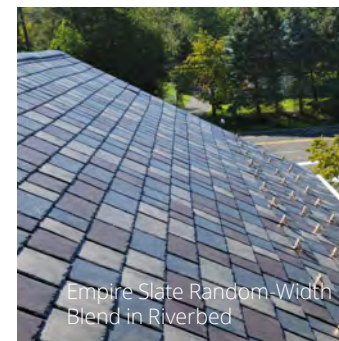

Empire Slate Random-Width Blend in Riverbed

Majestic Niagara Slate Random-Width Blend in Black

Highly Sustainable | Highest Testing Performance | Proven Longevity | Uncompromised Beauty

## Color to the Core

Unlike some synthetic products which only feature coloring in the top layers, you get color to the core with EcoStar roof tiles. Color to the core means the standard and custom color options available with the Random-Width Blends are engineered throughout the entire tile, not simply on the top, to provide a vibrant and long-lasting look for your home.

## Endless Customization

The Random-Width Blends are available in both the Majestic and Empire product lines. Majestic products are made from up to 80% upcycled materials and are available in 12 standard colors. Empire products are made from up to 25% upcycled materials. They are available in 14 standard colors, unlimited custom colors, and marbled blends that incorporate multiple colors within each tile. With the option of either straight or staggered installation, the Random-Width Blends allows you the opportunity to completely customize your roof.