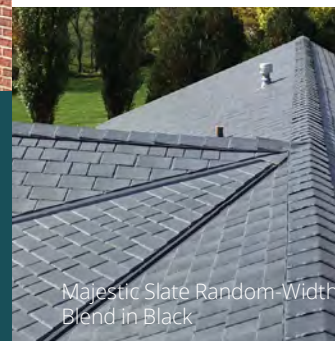

Majestic Slate Random-Width Blend in Black