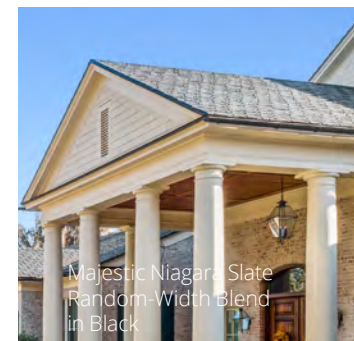

Empire Slate Random-Width Blend in Riverbed

Majestic Niagara Slate Random-Width Blend in Black

Highly Sustainable | Highest Testing Performance | Proven Longevity | Uncompromised Beauty